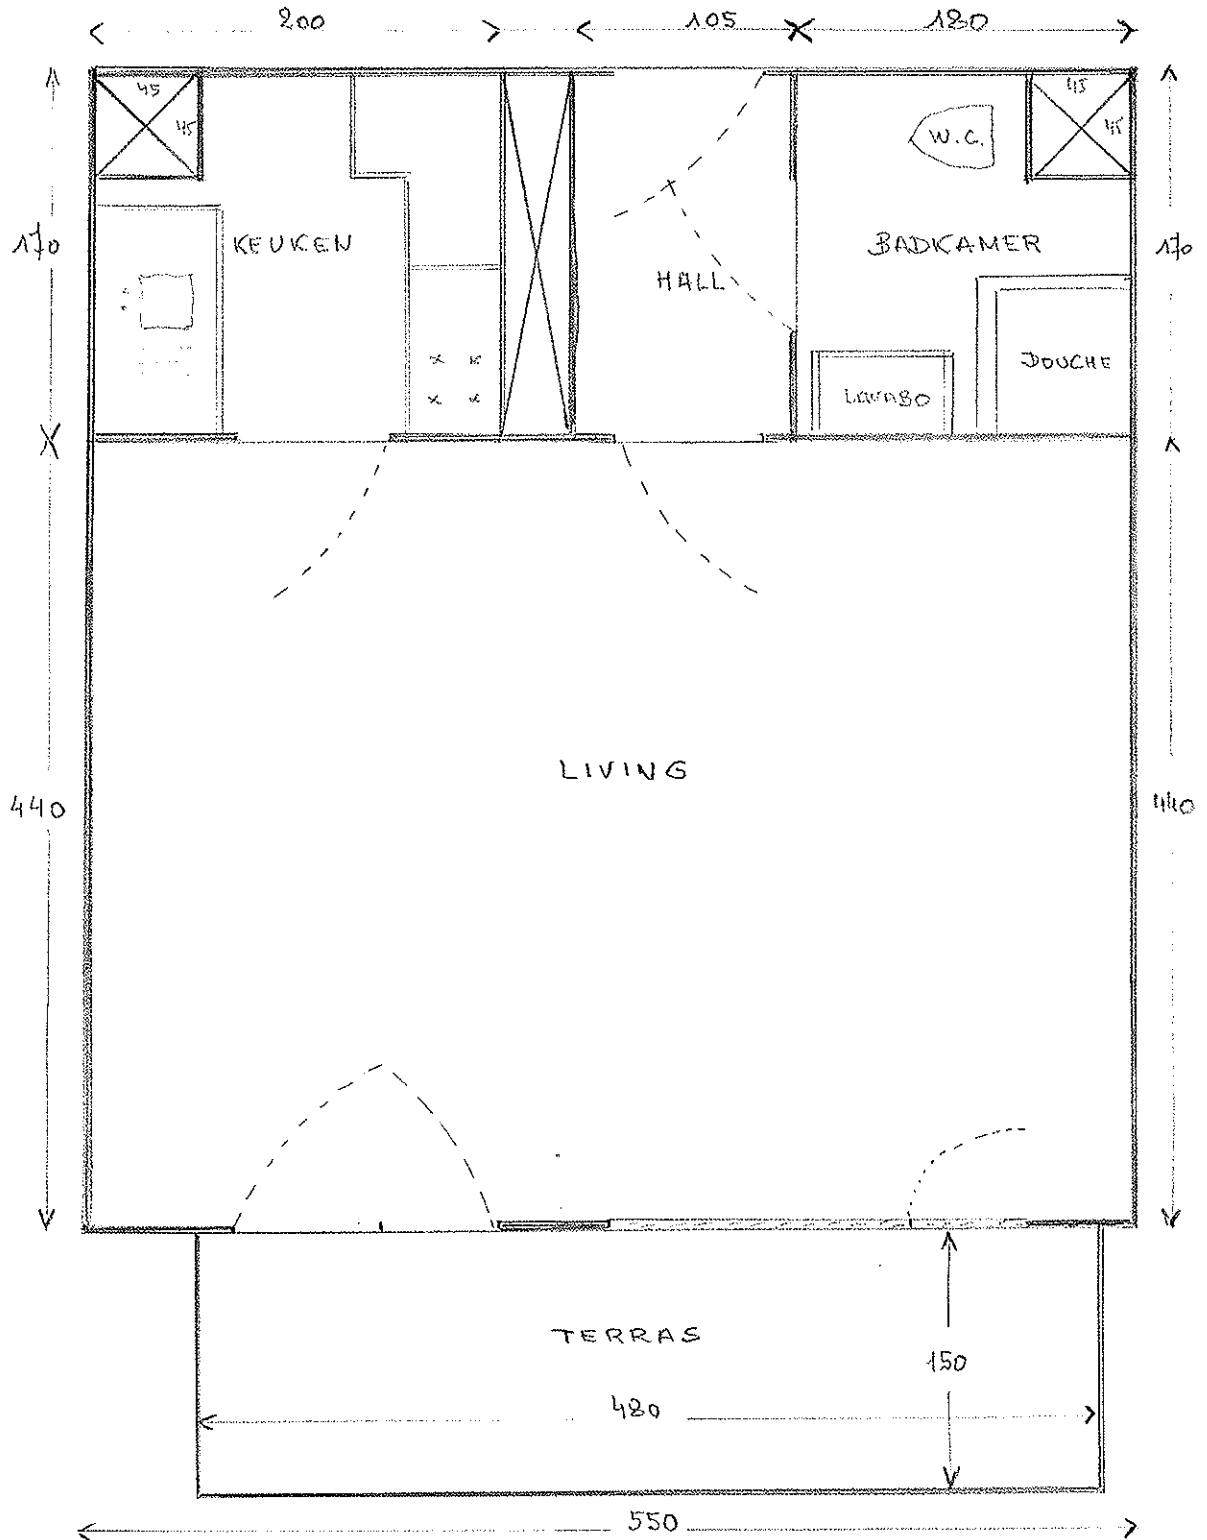

RESIDENCE PANORAMIC C
 01/04 C
 PARKLAAN 23/01 02
 MIDDELKERKE (WESTENDE)

KEUKEN = 2 m² 95
 HALL = 1 m² 80
 BADKAMER = 2 m² 60
 LIVING = 24 m² 20
 31, m² 55
 TERRAS = 7 m² 20
 38 m² 75