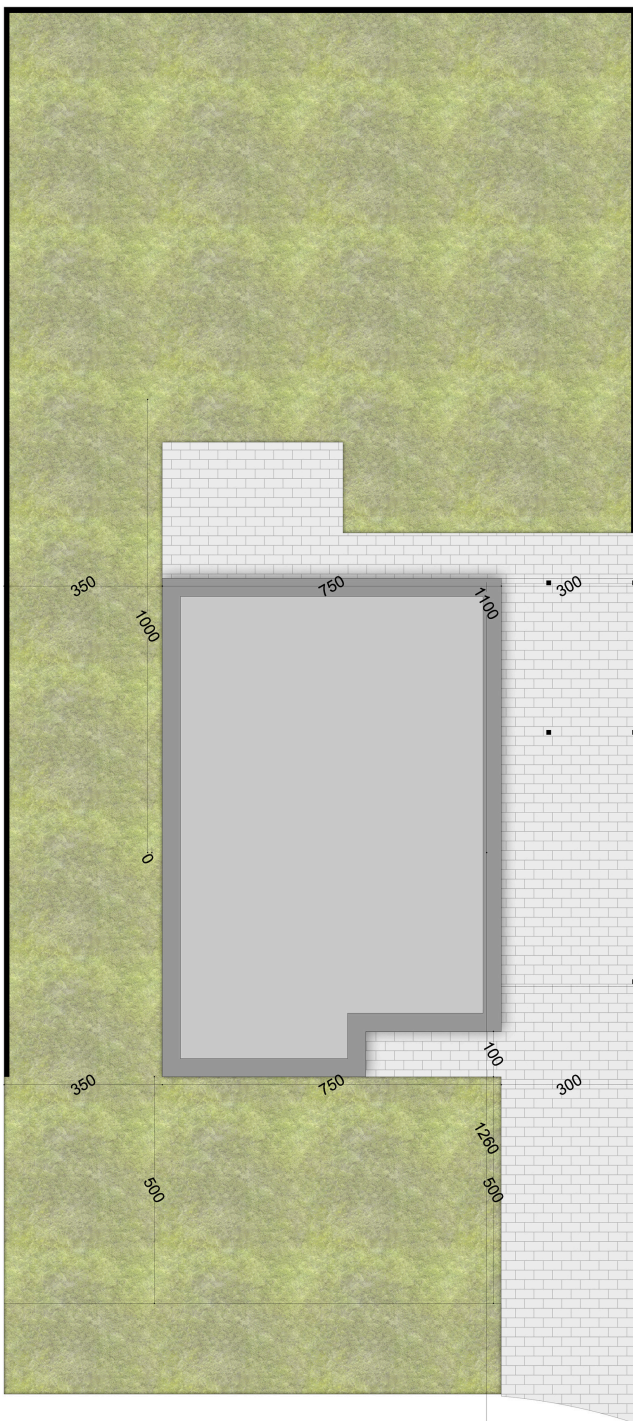

# AANBOD

## LOT 7

**Paulina Smeetslaan 12, 3560 Dilsen-Stokkem**

Woning Opp.: 159m<sup>2</sup>

Zolder Opp.: 80m<sup>2</sup>

Perceel Opp.: 400m<sup>2</sup>

N

**LOT 7**

N

LOT 7

N

LOT 7