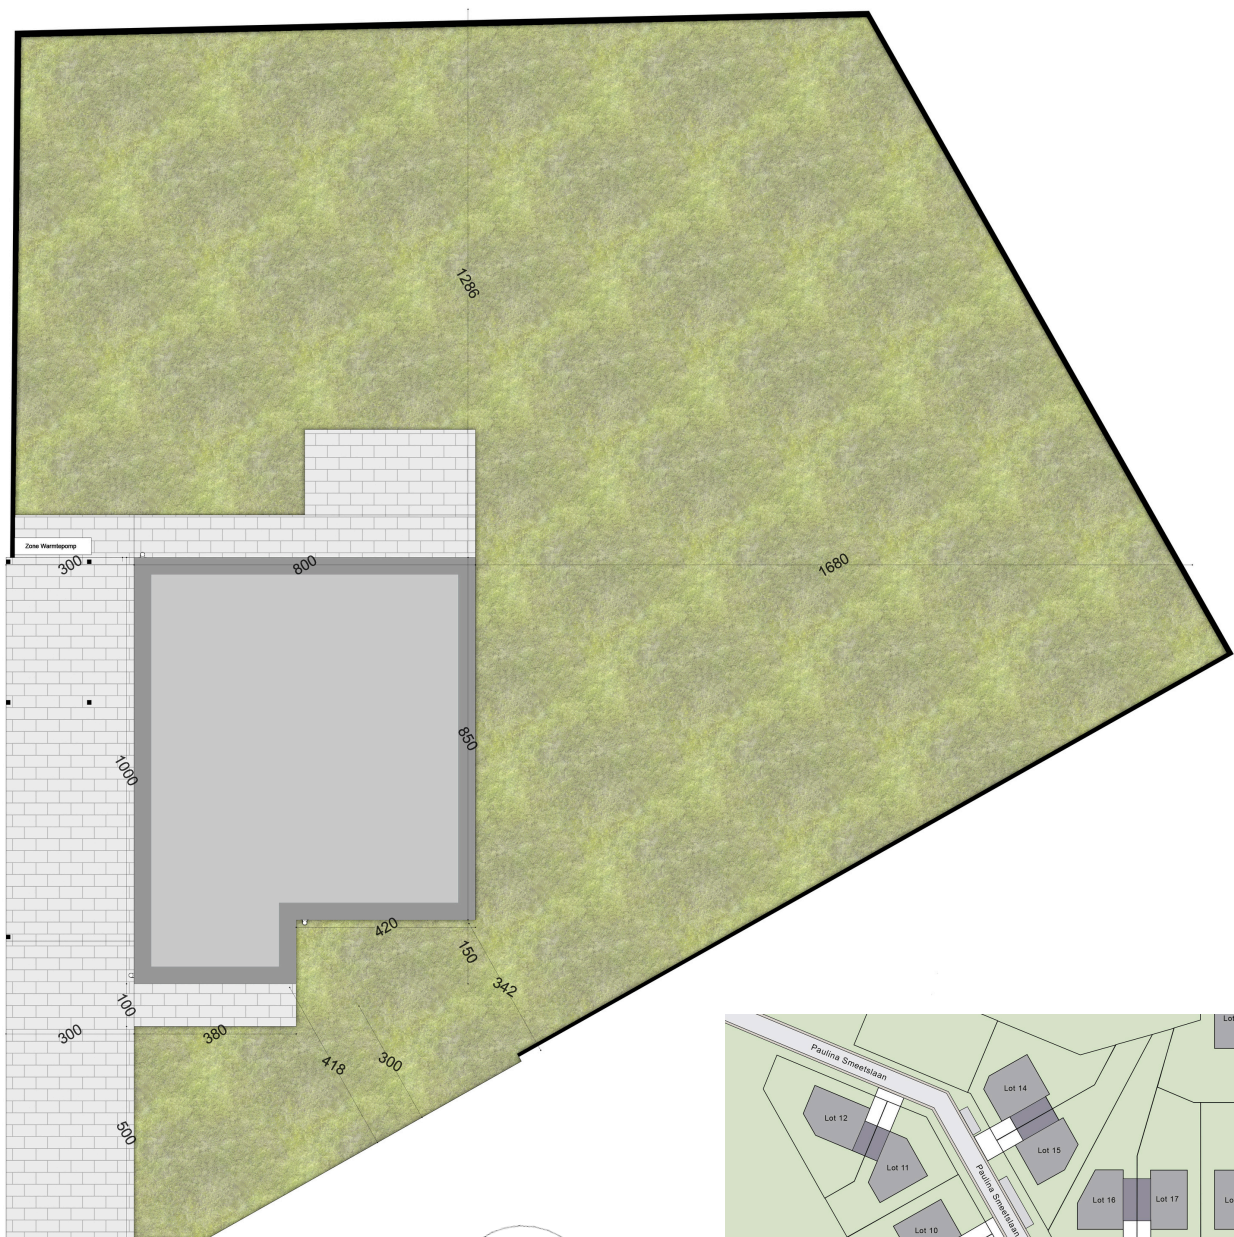

AANBOD

LOT 8

Paulina Smeetslaan 10, 3560 Dilsen-Stokkem

Woning Opp.: 147m²

Zolder Opp.: 73m²

Perceel Opp.: 606m²

LOT 8

LOT 8

LOT 8

N