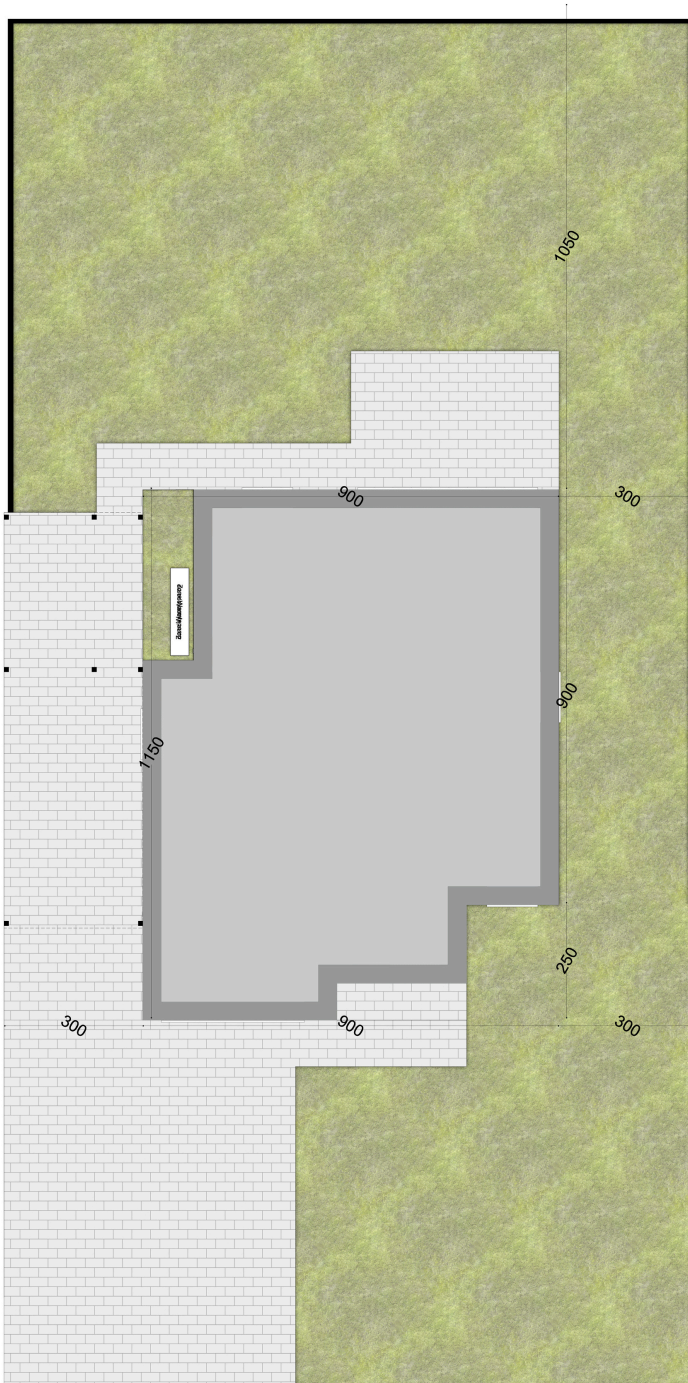

AANBOD

LOT 10

Paulina Smeetslaan 6, 3560 Dilsen-Stokkem

Woning Opp.: 163m²

Perceel Opp.: 420m²

LOT 10

LOT 10