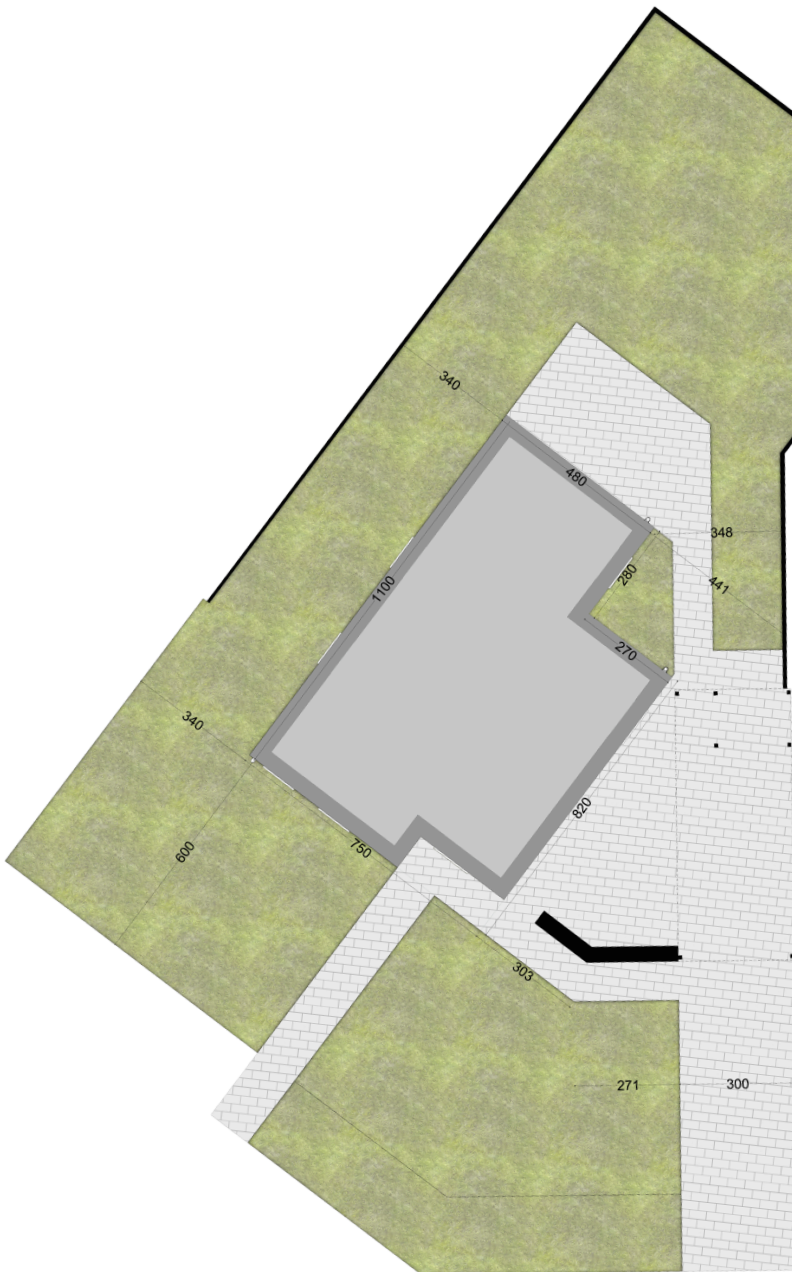

AANBOD

LOT 11

Paulina Smeetslaan 4, 3560 Dilsen-Stokkem

Woning Opp.: 150m²

Zolder Opp.: 75m²

Perceel Opp.: 408m²

N

LOT 11

N

LOT 11

N