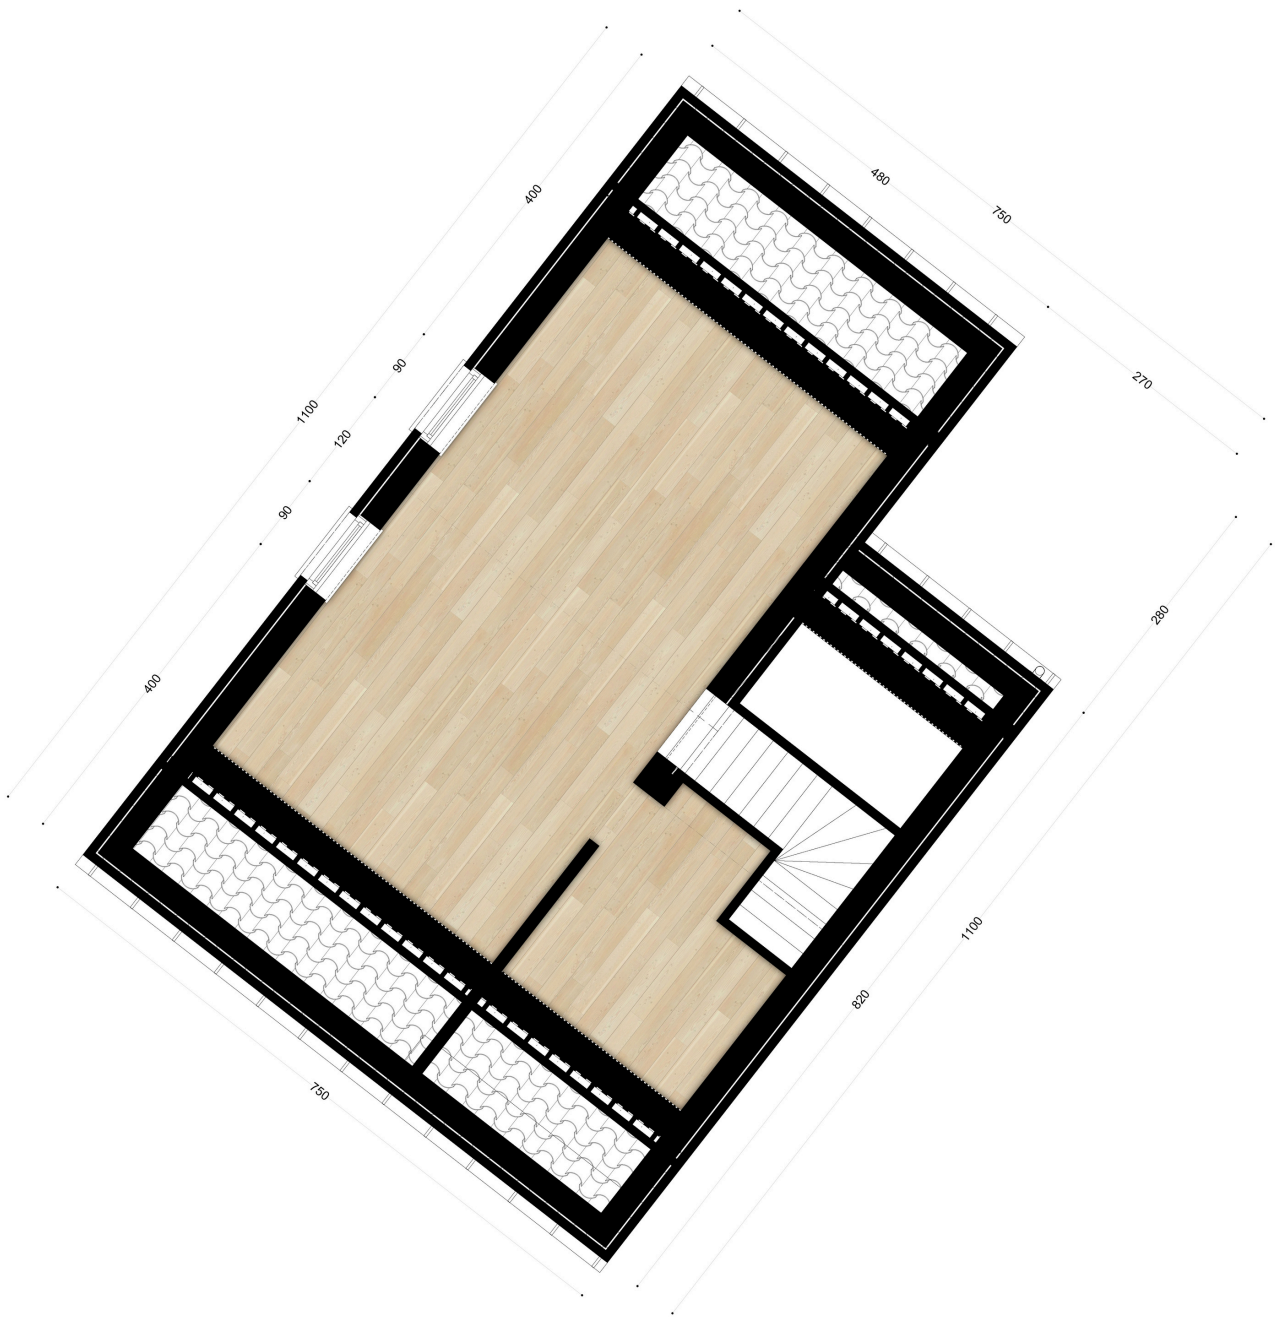

AANBOD

LOT 11

Paulina Smeetslaan 4, 3560 Dilsen-Stokkem

Woning Opp.: 150m²

Zolder Opp.: 75m²

Perceel Opp.: 408m²

N

LOT 11

N

LOT 11

N