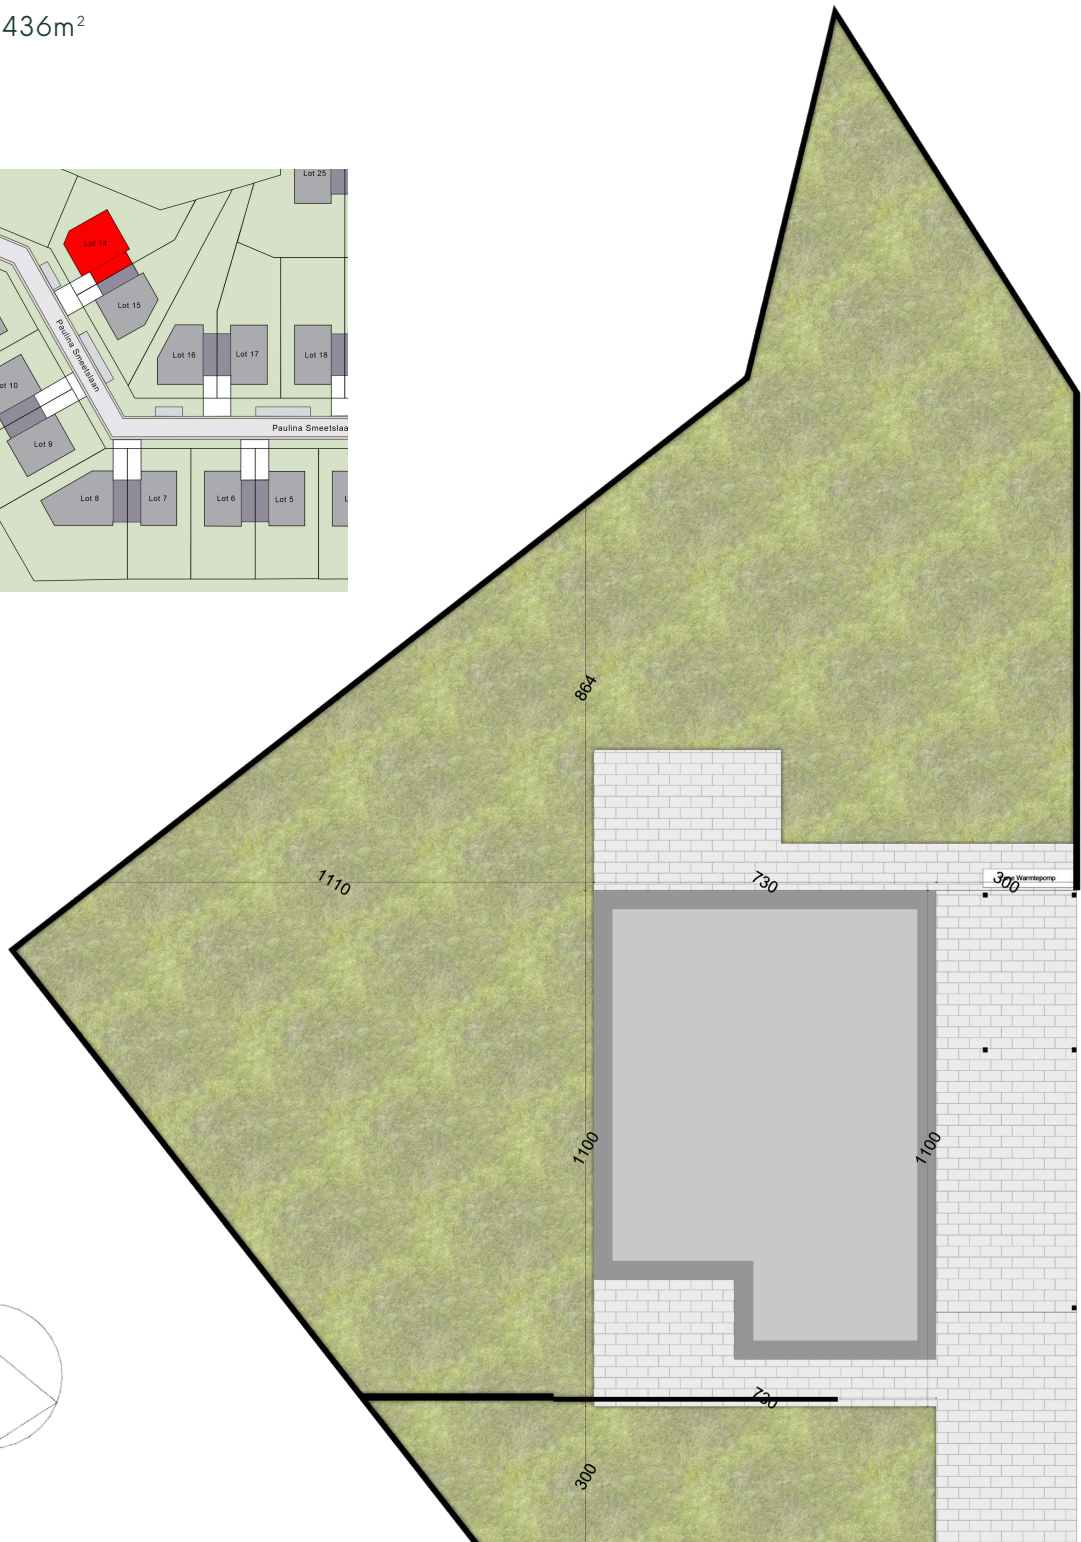

LOT 14

Paulina Smeetslaan 3, 3560 Dilsen-Stokkem

Woning Opp.: 140m²

Perceel Opp.: 436m²

LOT 14

LOT 14