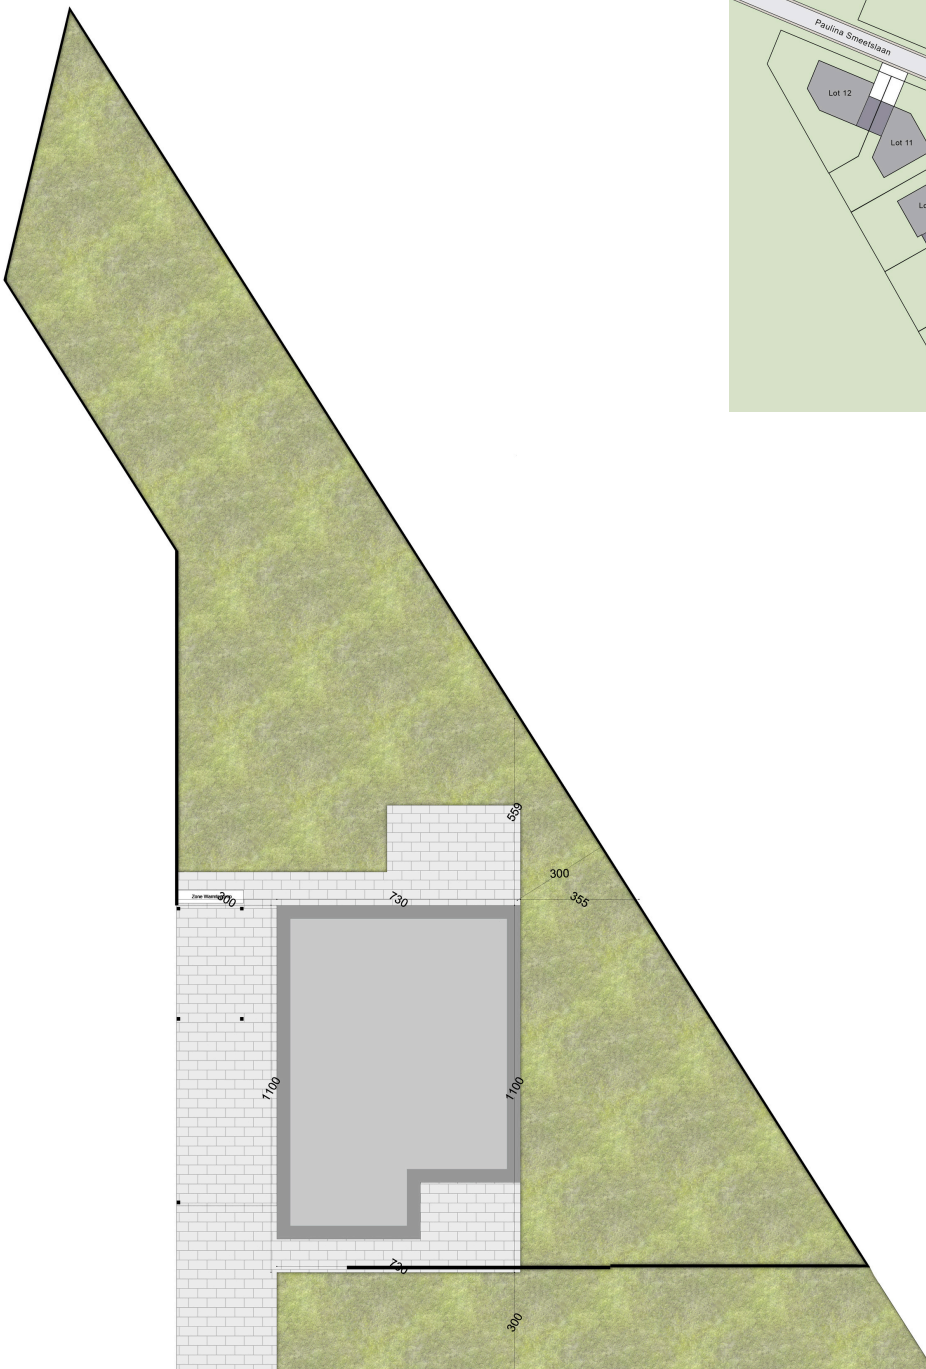

AANBOD

LOT 15

Paulina Smeetslaan 5, 3560 Dilsen-Stokkem

Woning Opp.: 140m²

Perceel Opp.: 456m²

LOT 15

LOT 15