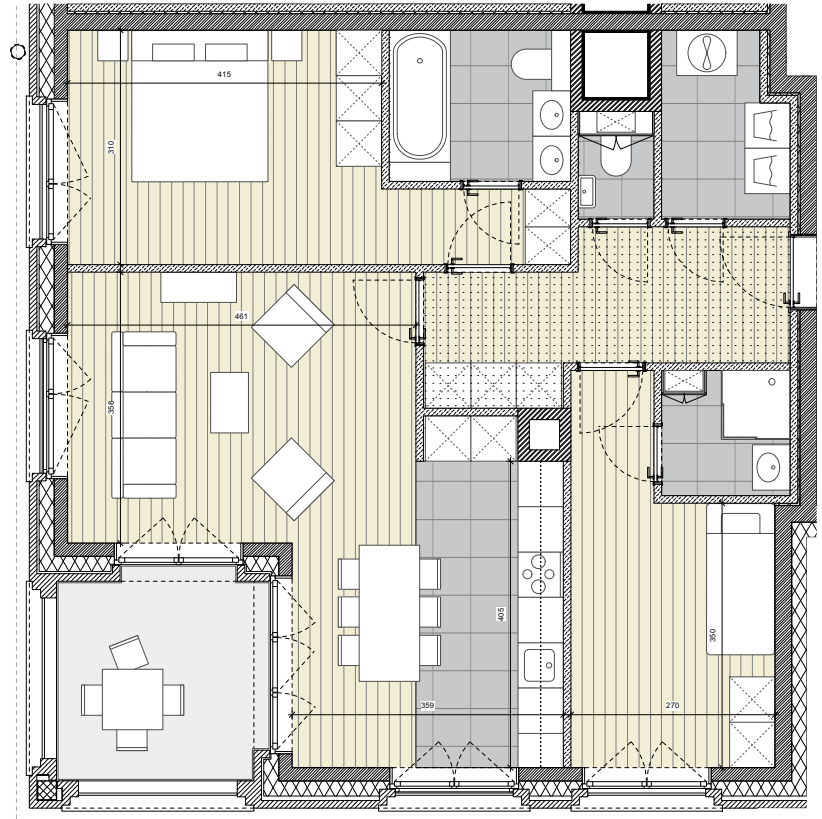

TOUR & TAXIS

METROPOLITAN 0.1

Floor: 0
Bedrooms: 2
Gross living area: 97,4 m²
Gross terrace: 8,9 m²

South

nextensa · 

Sanitary fixtures and measurements on plans are for reference only. Furniture is not included.

Version Jan 2022

PARK LANE