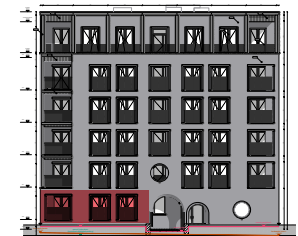

TOUR & TAXIS

METROPOLITAN 0.1

Floor: 0
Bedrooms: 2
Gross living area: 97,4 m²
Gross terrace: 8,9 m²

South

nextensa · 

Sanitary fixtures and measurements on plans are for reference only. Furniture is not included.