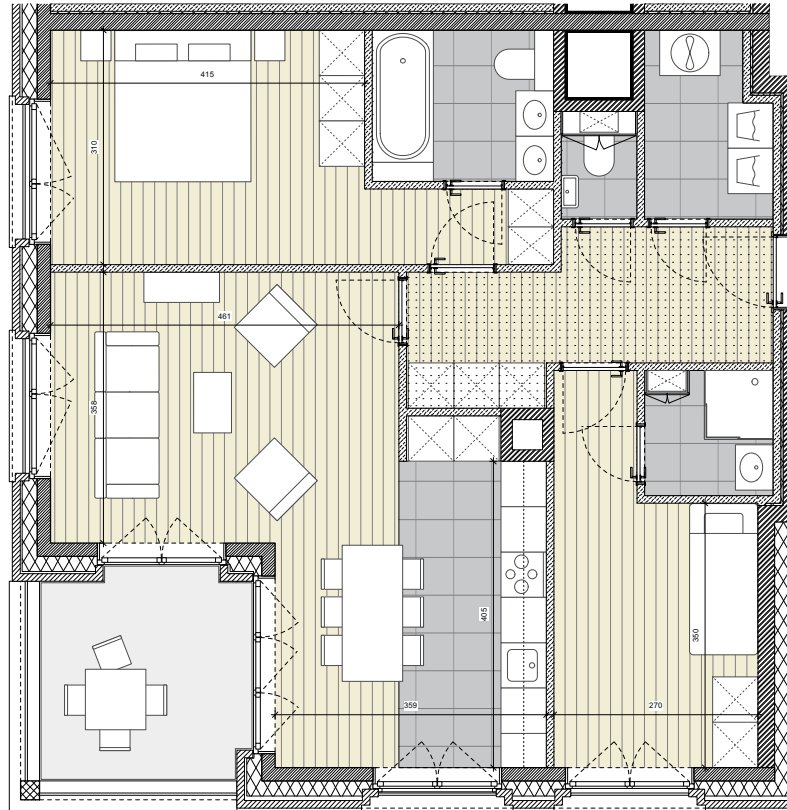

METROPOLITAN 1.1

Floor: 1
Bedrooms: 2
Gross living area: 97,4 m²
Gross terrace: 8,9 m²

South

nextensa · 

Sanitary fixtures and measurements on plans are for reference only. Furniture is not included.

Version Jan 2022

PARK LANE