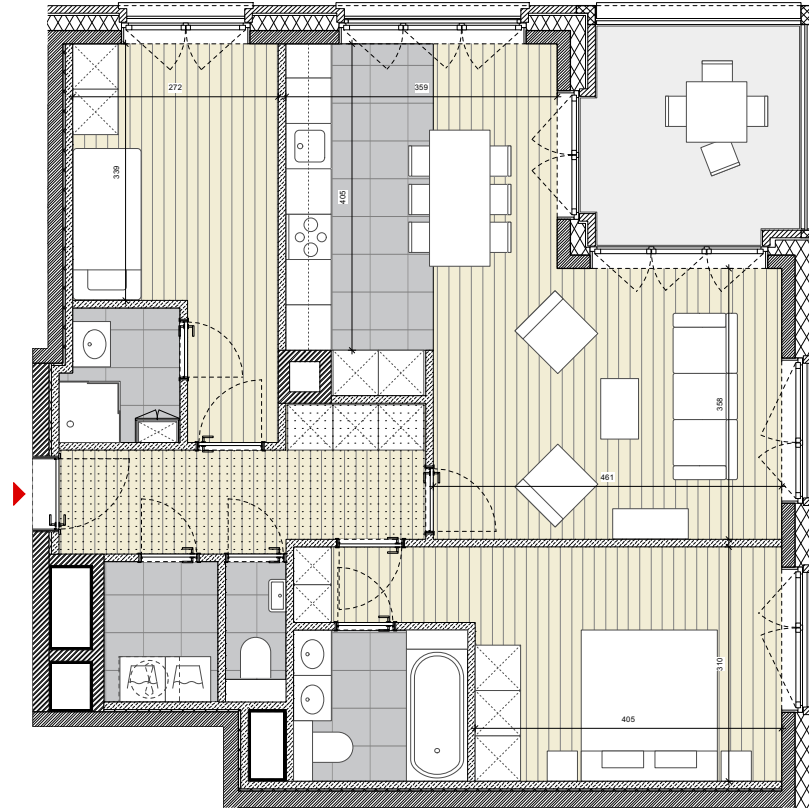

METROPOLITAN 1.3

Floor: 1
Bedrooms: 2
Gross living area: 94,6 m²
Gross terrace: 8,8 m²

North

nextensa · awg
SBa
noA

Sanitary fixtures and measurements on plans are for reference only. Furniture is not included.