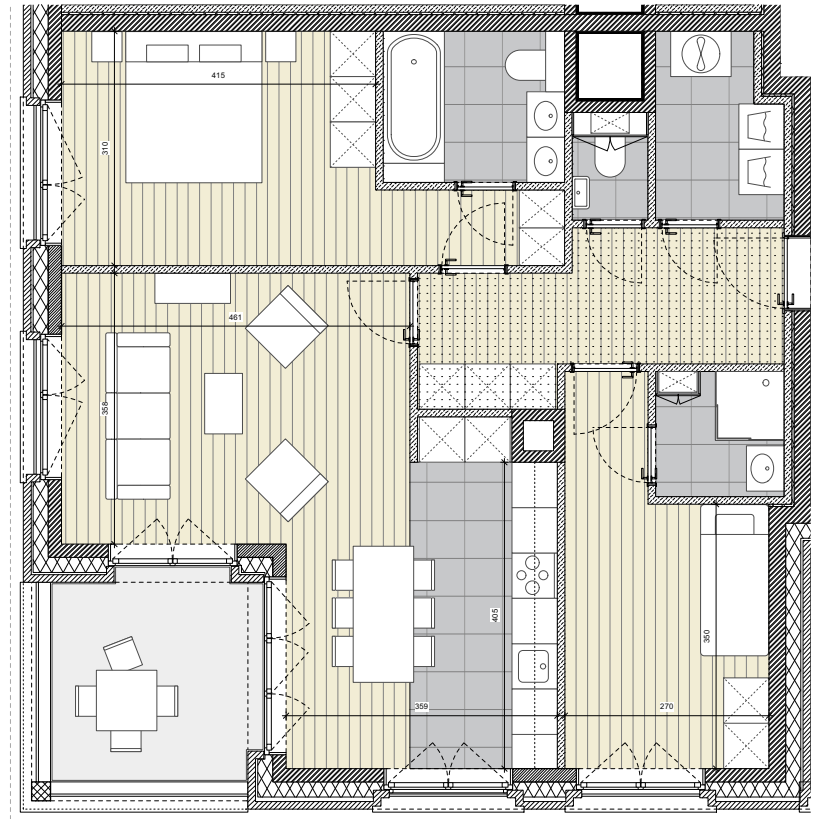

METROPOLITAN 2.1

Floor: 2
Bedrooms: 2
Gross living area: 97,4 m²
Gross terrace: 8,9 m²

South

nextensa 

Sanitary fixtures and measurements on plans are for reference only. Furniture is not included.

Version Jan 2022

PARK LANE