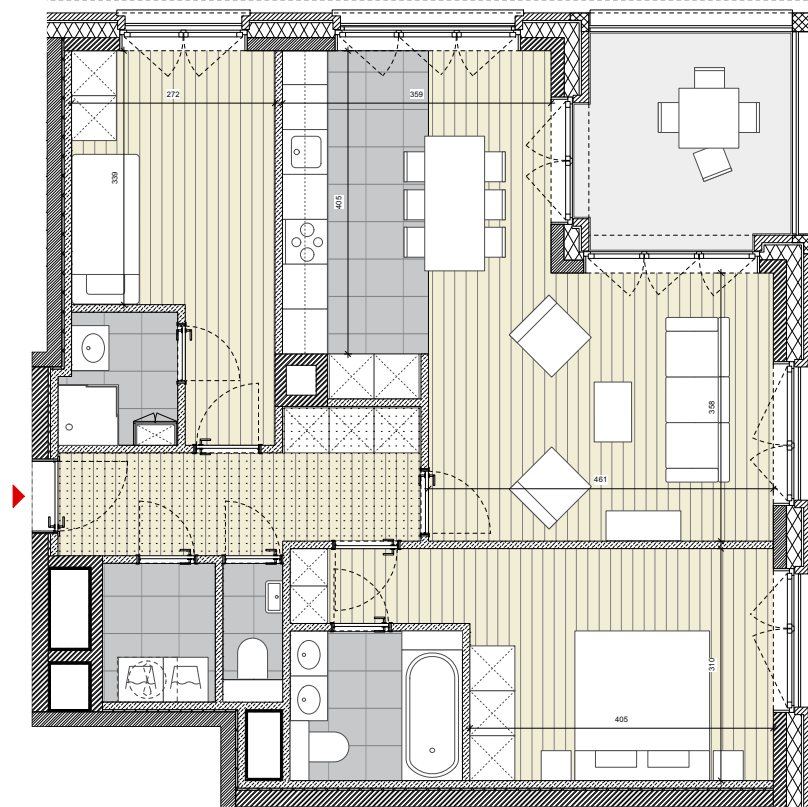

METROPOLITAN 2.3

Floor: 2
Bedrooms: 2
Gross living area: 94,6 m²
Gross terrace: 8,8 m²

North

nextensa · awg
SBa
noA

Sanitary fixtures and measurements on plans are for reference only. Furniture is not included.