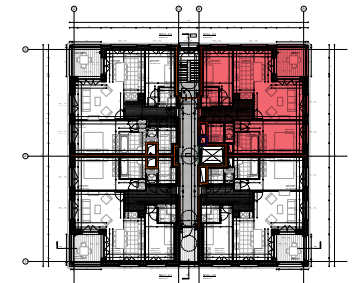

METROPOLITAN 2.3

Floor: 2
Bedrooms: 2
Gross living area: 94,6 m²
Gross terrace: 8,8 m²

North

nextensa · awg
SBa
noA

Sanitary fixtures and measurements on plans are for reference only. Furniture is not included.