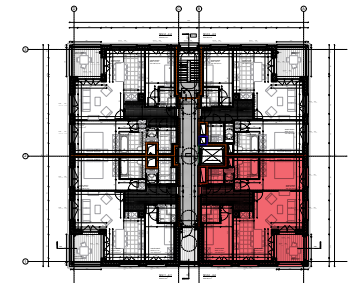

METROPOLITAN 2.4

Floor: 2
Bedrooms: 2
Gross living area.: 95,3 m²
Gross terrace: 8,9 m²

South

nextensa · awg
SBa
noA

Sanitary fixtures and measurements on plans are for reference only. Furniture is not included.