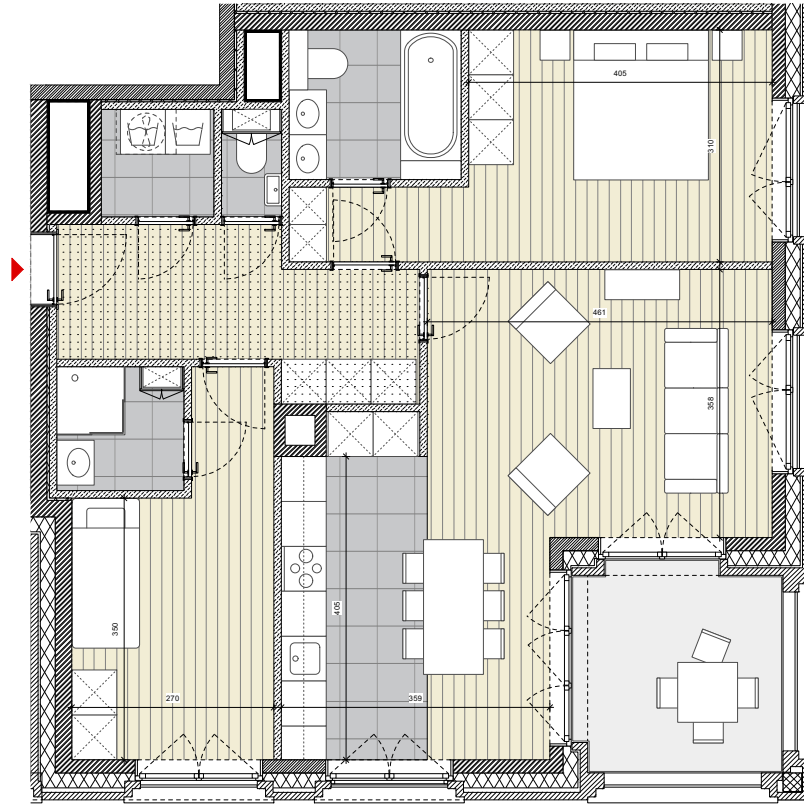

METROPOLITAN 2.4

Floor: 2
Bedrooms: 2
Gross living area.: 95,3 m²
Gross terrace: 8,9 m²

South

nextensa · awg
SBa
noA

Sanitary fixtures and measurements on plans are for reference only. Furniture is not included.