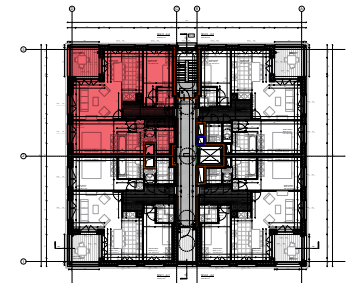

METROPOLITAN

3.2

Floor: 3
Bedrooms: 2
Gross living area.: 96,7 m²
Gross terrace: 8,8 m²

North

nextensa · awg
SBa
noA

Sanitary fixtures and measurements on plans are for reference only. Furniture is not included.