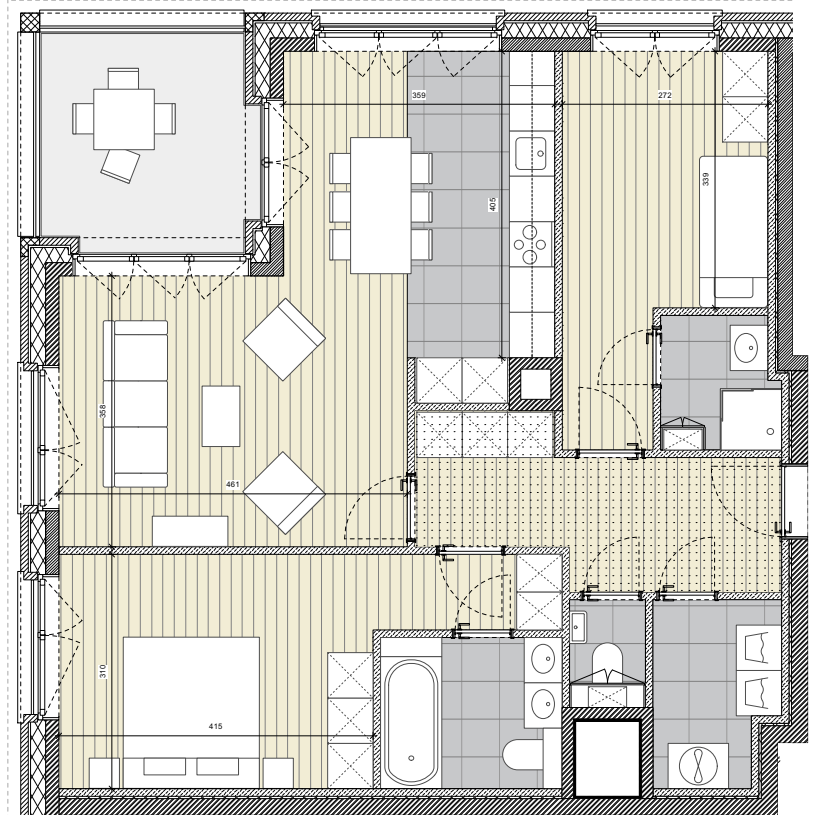

METROPOLITAN

3.2

Floor: 3
Bedrooms: 2
Gross living area.: 96,7 m²
Gross terrace: 8,8 m²

North

nextensa · awg
SBa
noA

Sanitary fixtures and measurements on plans are for reference only. Furniture is not included.

Version Jan 2022

PARK LANE