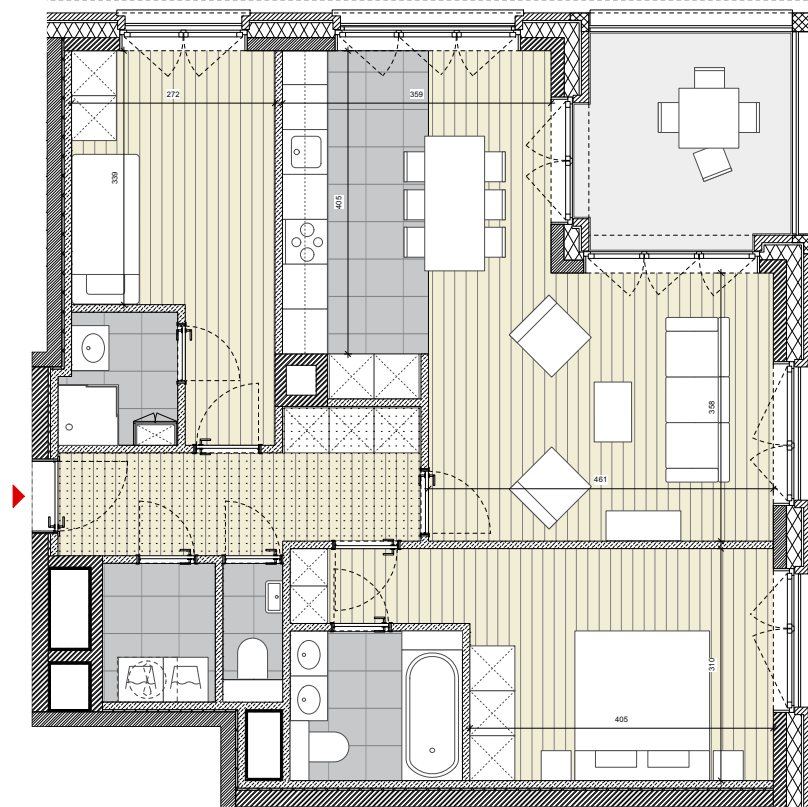

METROPOLITAN 3.3

Floor: 3
Bedrooms: 2
Gross living area: 94,6 m²
Gross terrace: 8,8 m²

North

nextensa 

Sanitary fixtures and measurements on plans are for reference only. Furniture is not included.

Version Jan 2022