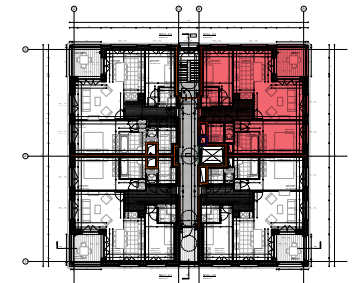

METROPOLITAN 3.3

Floor: 3
Bedrooms: 2
Gross living area: 94,6 m²
Gross terrace: 8,8 m²

North

nextensa 

Sanitary fixtures and measurements on plans are for reference only. Furniture is not included.

Version Jan 2022