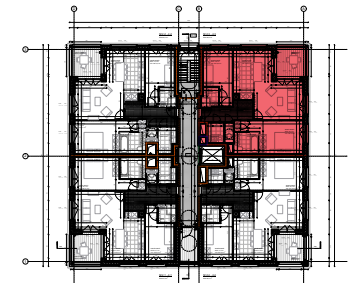

METROPOLITAN 4.3

Floor: 4
Bedrooms: 2
Gross living area: 94,6 m²
Gross terrace: 8,8 m²

North

Sanitary fixtures and measurements on plans are for reference only. Furniture is not included.

Version Jan 2022