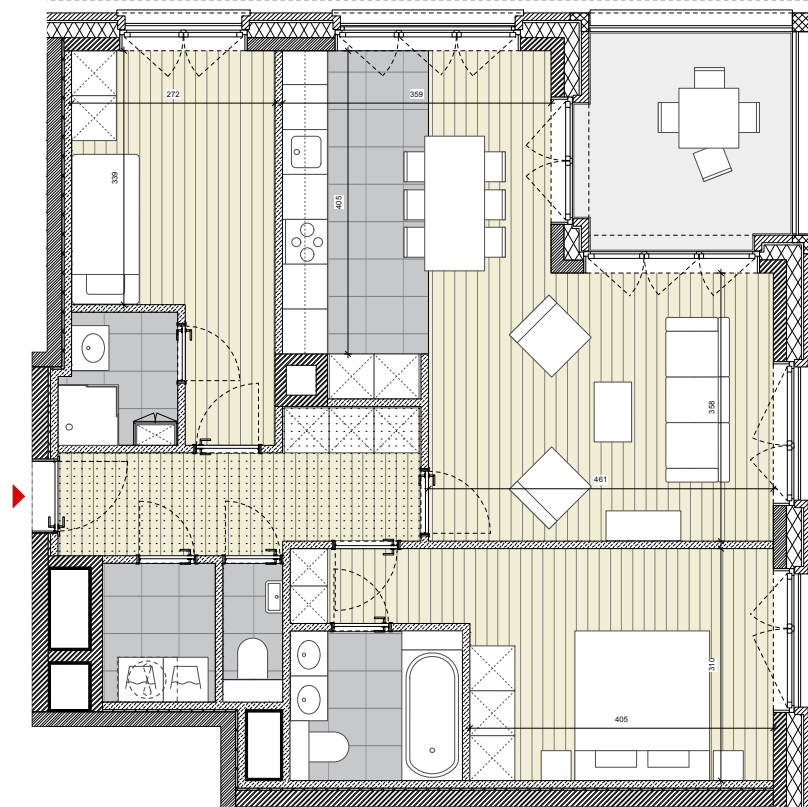

METROPOLITAN 4.3

Floor: 4
Bedrooms: 2
Gross living area: 94,6 m²
Gross terrace: 8,8 m²

North

Sanitary fixtures and measurements on plans are for reference only. Furniture is not included.

Version Jan 2022