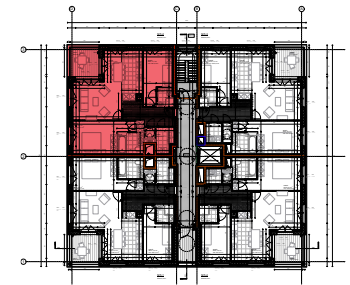

METROPOLITAN 5.2

Floor: 5
Bedrooms: 2
Gross living area: 96,7 m²
Gross terrace: 8,8 m²

North

nextensa · awg
SBa
noA

Sanitary fixtures and measurements on plans are for reference only. Furniture is not included.