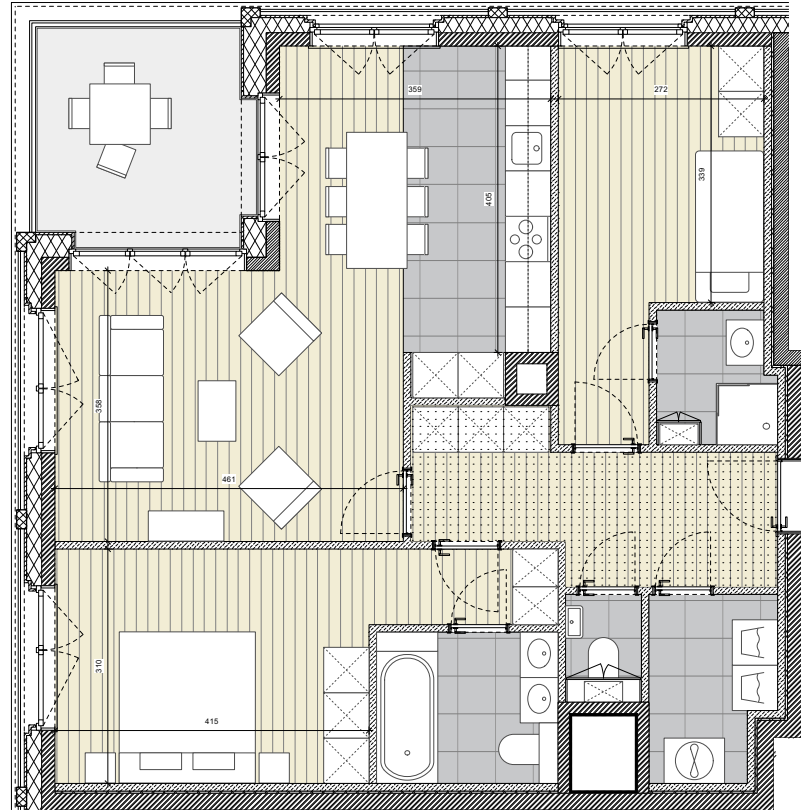

METROPOLITAN 5.2

Floor: 5
Bedrooms: 2
Gross living area: 96,7 m²
Gross terrace: 8,8 m²

North

nextensa · awg
SBa
noA

Sanitary fixtures and measurements on plans are for reference only. Furniture is not included.