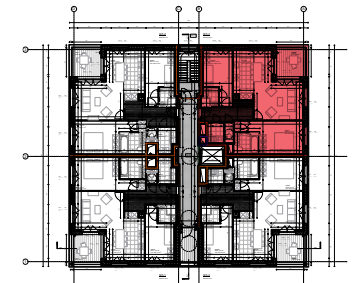

METROPOLITAN 5.3

Floor: 5
Bedrooms: 2
Gross living area: 94,6 m²
Gross terrace: 8,8 m²

North

nextensa · awg
SBa
noA

Sanitary fixtures and measurements on plans are for reference only. Furniture is not included.