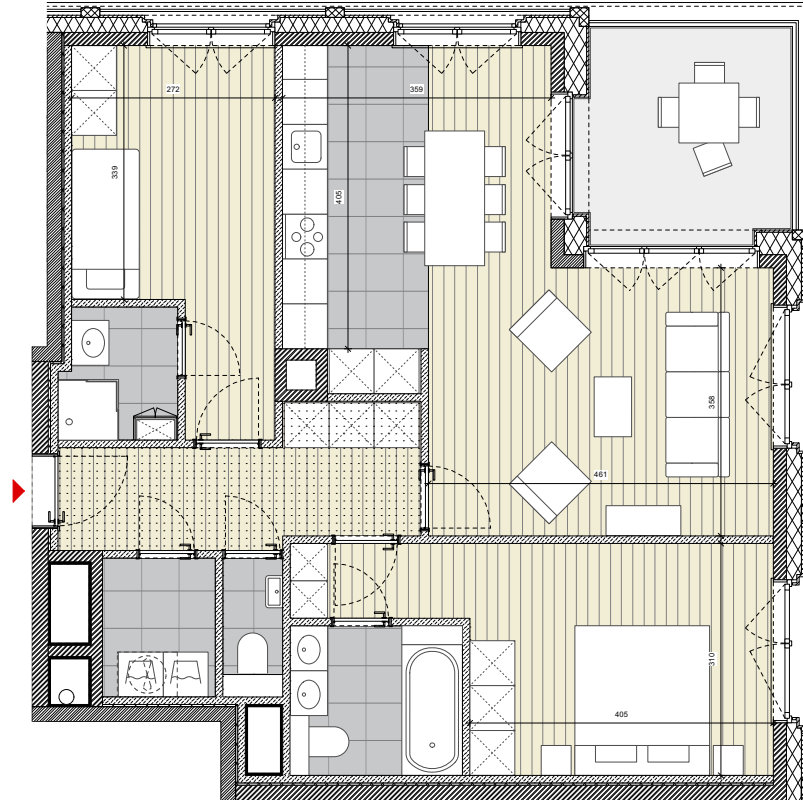

METROPOLITAN 5.3

Floor: 5
Bedrooms: 2
Gross living area: 94,6 m²
Gross terrace: 8,8 m²

North

nextensa · awg
SBa
noA

Sanitary fixtures and measurements on plans are for reference only. Furniture is not included.