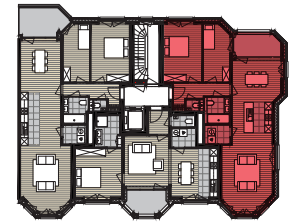

TOUR & TAXIS

JAYDON

4.9

Floor: 4

Bedrooms: 2

Gross living area:
100.8 m²

Gross terrace: 8.2 m²

East

nextensa · 

Sanitary fixtures and measurements on plans are for reference only. Furniture is not included.

Version Feb 2022

PARK LANE