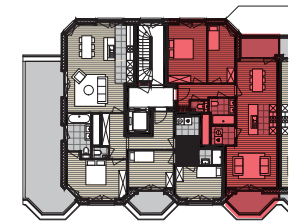

TOUR & TAXIS

JAYDON

5.2

Floor: 5

Bedrooms: 2

Gross living area:
88.2 m²

Gross terrace: 4.7 +
7.1 m²

East

nextensa. 

Sanitary fixtures and measurements on plans are for reference only. Furniture is not included.

Version Feb 2022

PARK LANE