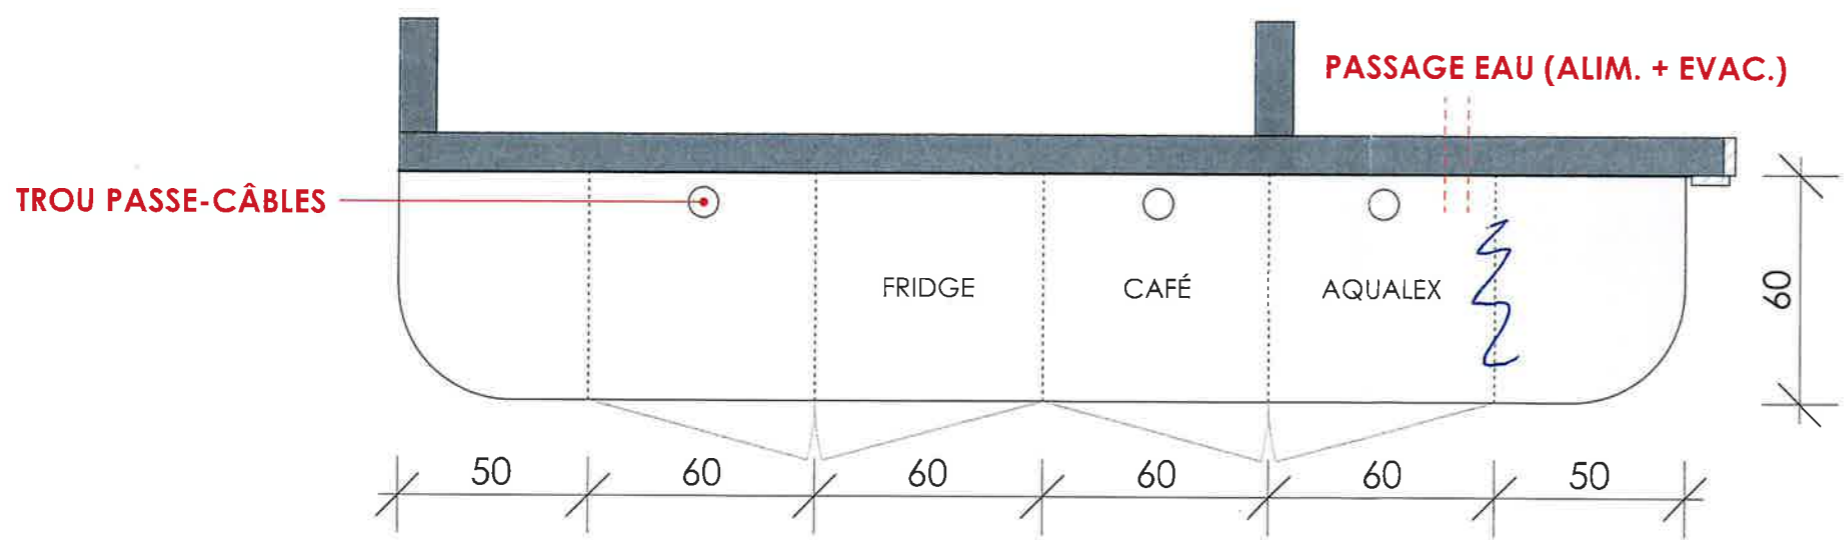

Pasgrées?

ELEVATIONS

PLAN

FINITIONS

ARMOIRE ET PLINTHES: STRATIFIÉ EGGER CHENE VICENZA H31157 ST12
FIXATION INVISIBLE

PLAN DE TRAVAIL: EGGER F800 ST9 Marbre Cristal

CRÉDENCE: WOW SWEETBARS SB TAN MATT

 <p>design based on people</p> <p>Chaussée de Woluwe/Wolvensteenvoeg 1509 1140 Bruxelles/Brussel Tel + 32 2 660 22 23 - Fax + 32 2 580 00 92</p>	ESSENCIA		103_118_MSM_CANTINA_ARMOIRE			
	<p>CLIENT ESSENCIA</p> <p>Client Adress</p>	<p>Site Adress</p>	<p>Layout n°</p>	<p>Scale : 1/20</p> <p>Floor : 103</p>	<p>Project Manager : dvg</p> <p>Designed by : nmi</p>	<p>Date : 17/08/2024</p> <p>Som ref : 06308</p>
<p>WARNINGS</p> <p>Measurements: All dimensions and surfaces shown on the plans are indicative. Contractors are required to verify the accuracy of all measurements on site before the work is carried out.</p> <p>Copyright: We retain all of our copyrights, with the exclusive rights of reproduction, right of plans, sketches, drawings, cross sections, models, etc., that we have created, throughout the duration of these rights as provided for by national law (law of June 30, 1994) and applicable international agreements, notwithstanding the payment of fees and the delivery of plans and other documents to the principal. We also keep a copyright on the works carried out according to these documents. If the principal decides not to conclude a contract or if he terminates the contract, he is obliged to return to us without delay all the plans and other documents of which we are the authors and which have been provided to him by our services. These plans and documents may in no case be copied or used without our prior authorization, under penalty of legal proceedings for patent infringement.</p>						