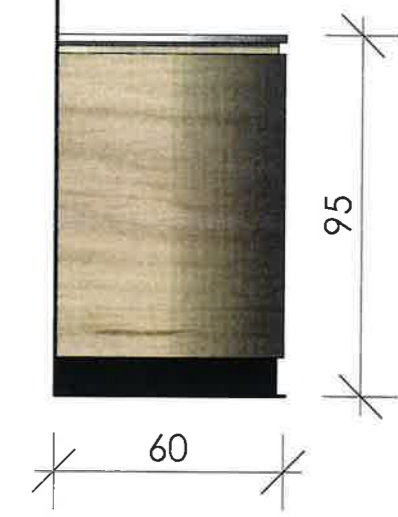

Pasgrées?

ELEVATIONS

PLAN

FINITIONS

ARMOIRE ET PLINTHES: STRATIFIÉ EGGER CHENE VICENZA H31157 ST12
FIXATION INVISIBLE

PLAN DE TRAVAIL: EGGER F800 ST9 Marbre Cristal

CRÉDENCE: WOW SWEETBARS SB TAN MATT

 <p>design based on people</p> <p>Chaussée de Woluwe/Wolvensteenvoeg 1509 1140 Bruxelles/Brussel Tel + 32 2 660 22 23 - Fax + 32 2 580 00 92</p>	ESSENCIA		103_118_MSM_CANTINA_ARMOIRE			
	<p>CLIENT ESSENCIA</p> <p>Client Adress</p>	<p>Site Adress</p>	<p>Layout n°</p>	<p>Scale : 1/20</p> <p>Floor : 103</p>	<p>Project Manager : dvg</p> <p>Designed by : nmi</p>	<p>Date : 17/08/2024</p> <p>Som ref : 06308</p>
<p>WARNINGS</p> <p>Measurements: All dimensions and surfaces shown on the plans are indicative. Contractors are required to verify the accuracy of all measurements on site before the work is carried out.</p> <p>Copyright: We retain all of our copyrights, with the exclusive rights of reproduction, right of plans, sketches, drawings, cross sections, models, etc., that we have created, throughout the duration of these rights as provided for by national law (law of June 30, 1994) and applicable international agreements, notwithstanding the payment of fees and the delivery of plans and other documents to the principal. We also keep a copyright on the works carried out according to these documents. If the principal decides not to conclude a contract or if he terminates the contract, he is obliged to return to us without delay all the plans and other documents of which we are the authors and which have been provided to him by our services. These plans and documents may in no case be copied or used without our prior authorization, under penalty of legal proceedings for patent infringement.</p>						